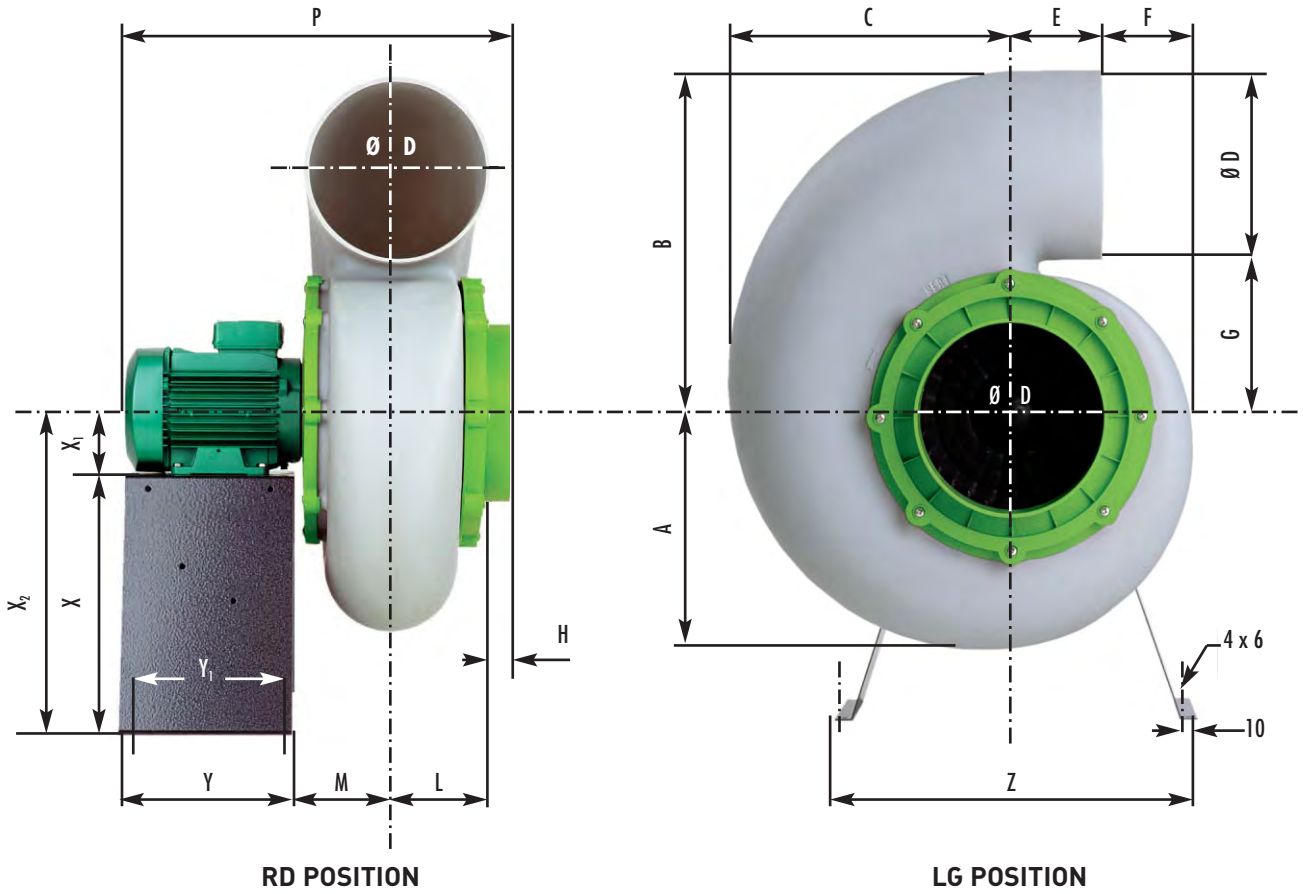

SEAT 15

SEAT Series

n (T/min) R.P.M.	dB (A)		dB	
1450	52	54	57	59
2870	70	71	72	74

n (T/min) R.P.M.	dB (A)
1435	49
2870	63

Noise ratings in accordance with ISO 9614/1. Visit our website for details.

Dimensional data (mm) - Metal stand does not come standard with fan (see accessories pricing).

A	B	C	Ø D	E	F	G	H	L	M	P	Y	Y ₁	Z	X	X ₁	X ₂
170	240	203	125	100	32	115	30	70	80	360	180	160	340	240	71	311

WARNING : for an enclosed pedestal mounting, X₂ = 370 mm.

Handings are viewed from inlet side - 45 degree adjustable