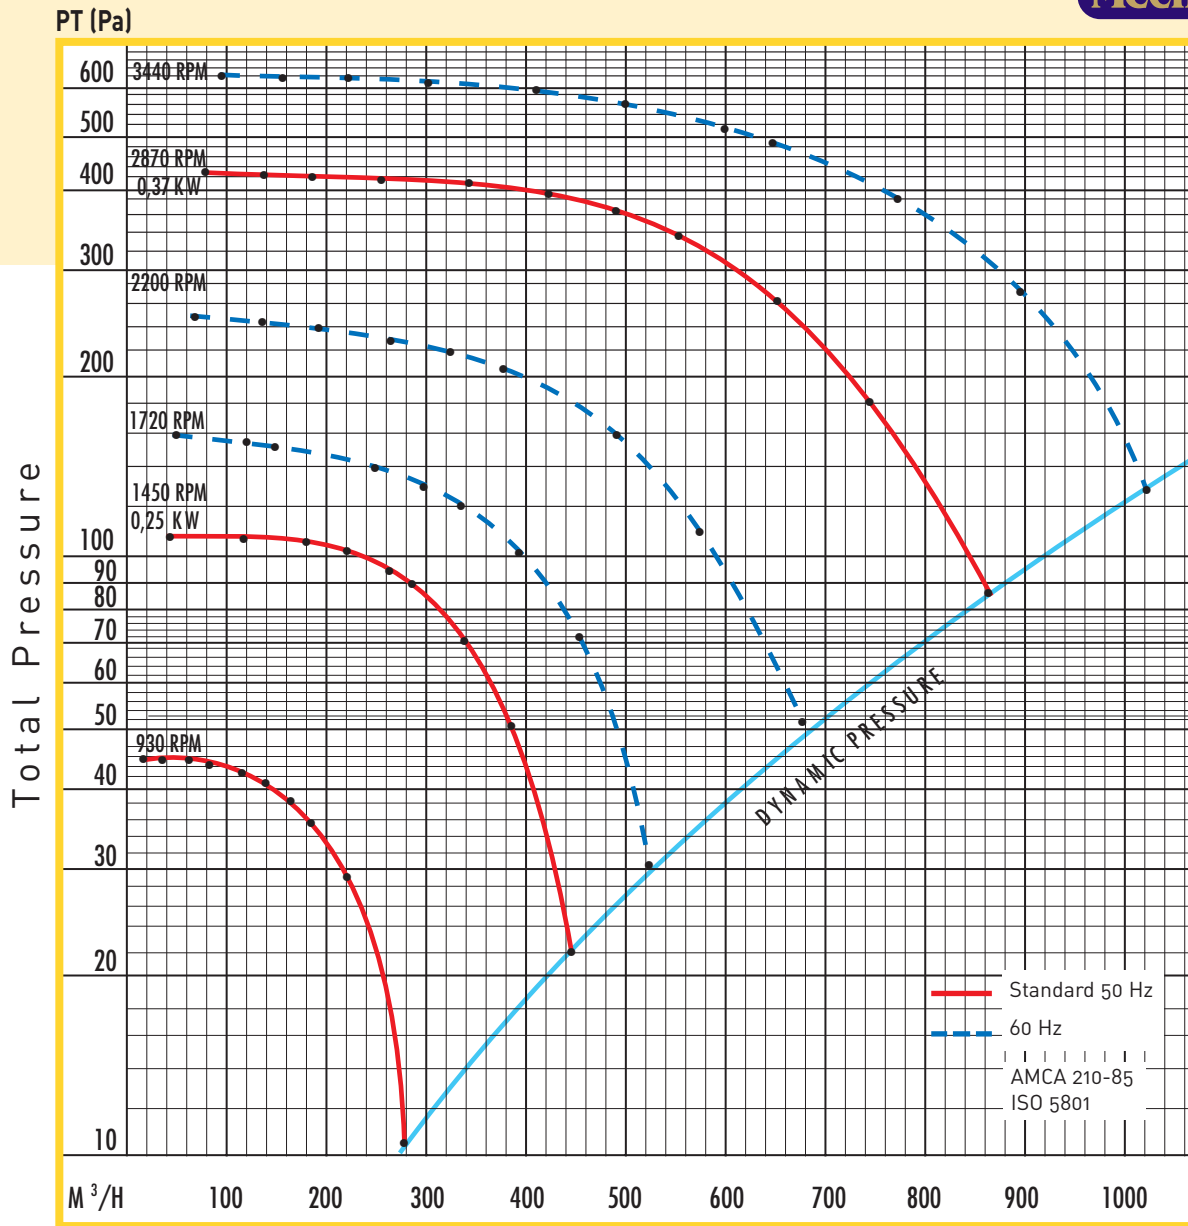

SEAT 15

SEAT Series

n (T/min) R.P.M.	dB (A)		dB	
1450	52	54	57	59
2870	70	71	72	74

n (T/min) R.P.M.	dB (A)
1435	49
2870	63

Noise ratings in accordance with ISO 9614/1. Visit our website for details.

Dimensional data (mm) - Metal stand does not come standard with fan (see accessories pricing).

A	B	C	Ø D	E	F	G	H	L	M	P	Y	Y ₁	Z	X	X ₁	X ₂
170	240	203	125	100	32	115	30	70	80	360	180	160	340	240	71	311

WARNING : for an enclosed pedestal mounting, X₂ = 370 mm.

Handings are viewed from inlet side - 45 degree adjustable