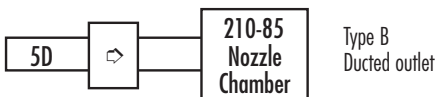

SEAT 15

SEAT Series

n (T/min) R.P.M.	dB (A)		dB	
1450	52	54	57	59
2870	70	71	72	74

n (T/min) R.P.M.	dB (A)
1435	49
2870	63

Noise ratings in accordance with ISO 9614/1. Visit our website for details.

Dimensional data (mm) - Metal stand does not come standard with fan (see accessories pricing).